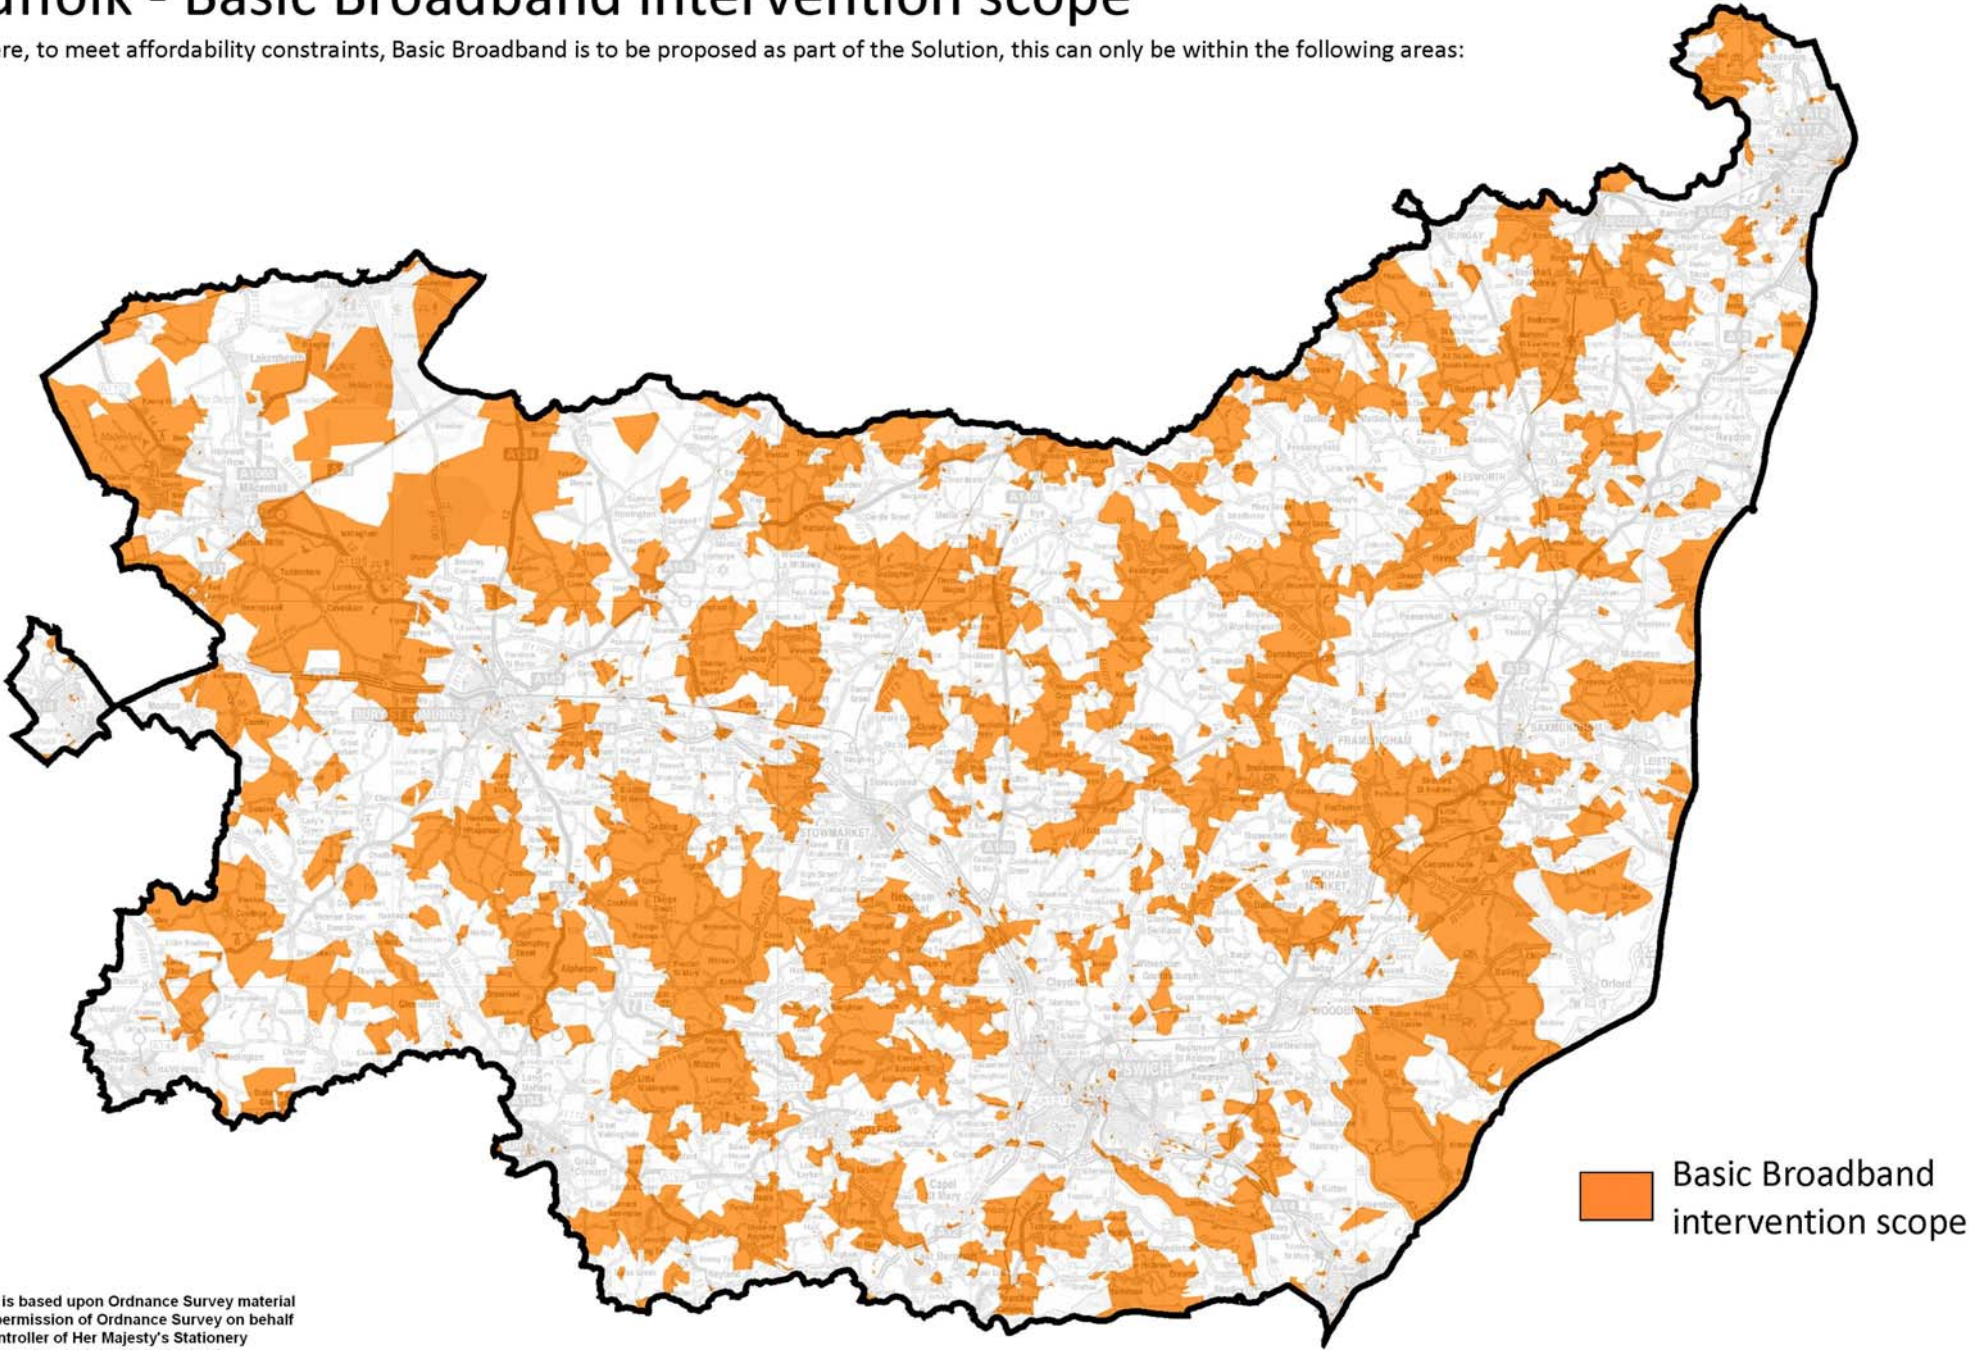

Suffolk - Basic Broadband intervention scope

Where, to meet affordability constraints, Basic Broadband is to be proposed as part of the Solution, this can only be within the following areas:

This map is based upon Ordnance Survey material with the permission of Ordnance Survey on behalf of the Controller of Her Majesty's Stationery Office © Crown copyright. Unauthorised reproduction infringes Crown copyright and may lead to prosecution or civil proceedings. Suffolk County Council Licence No. 100023395 2012